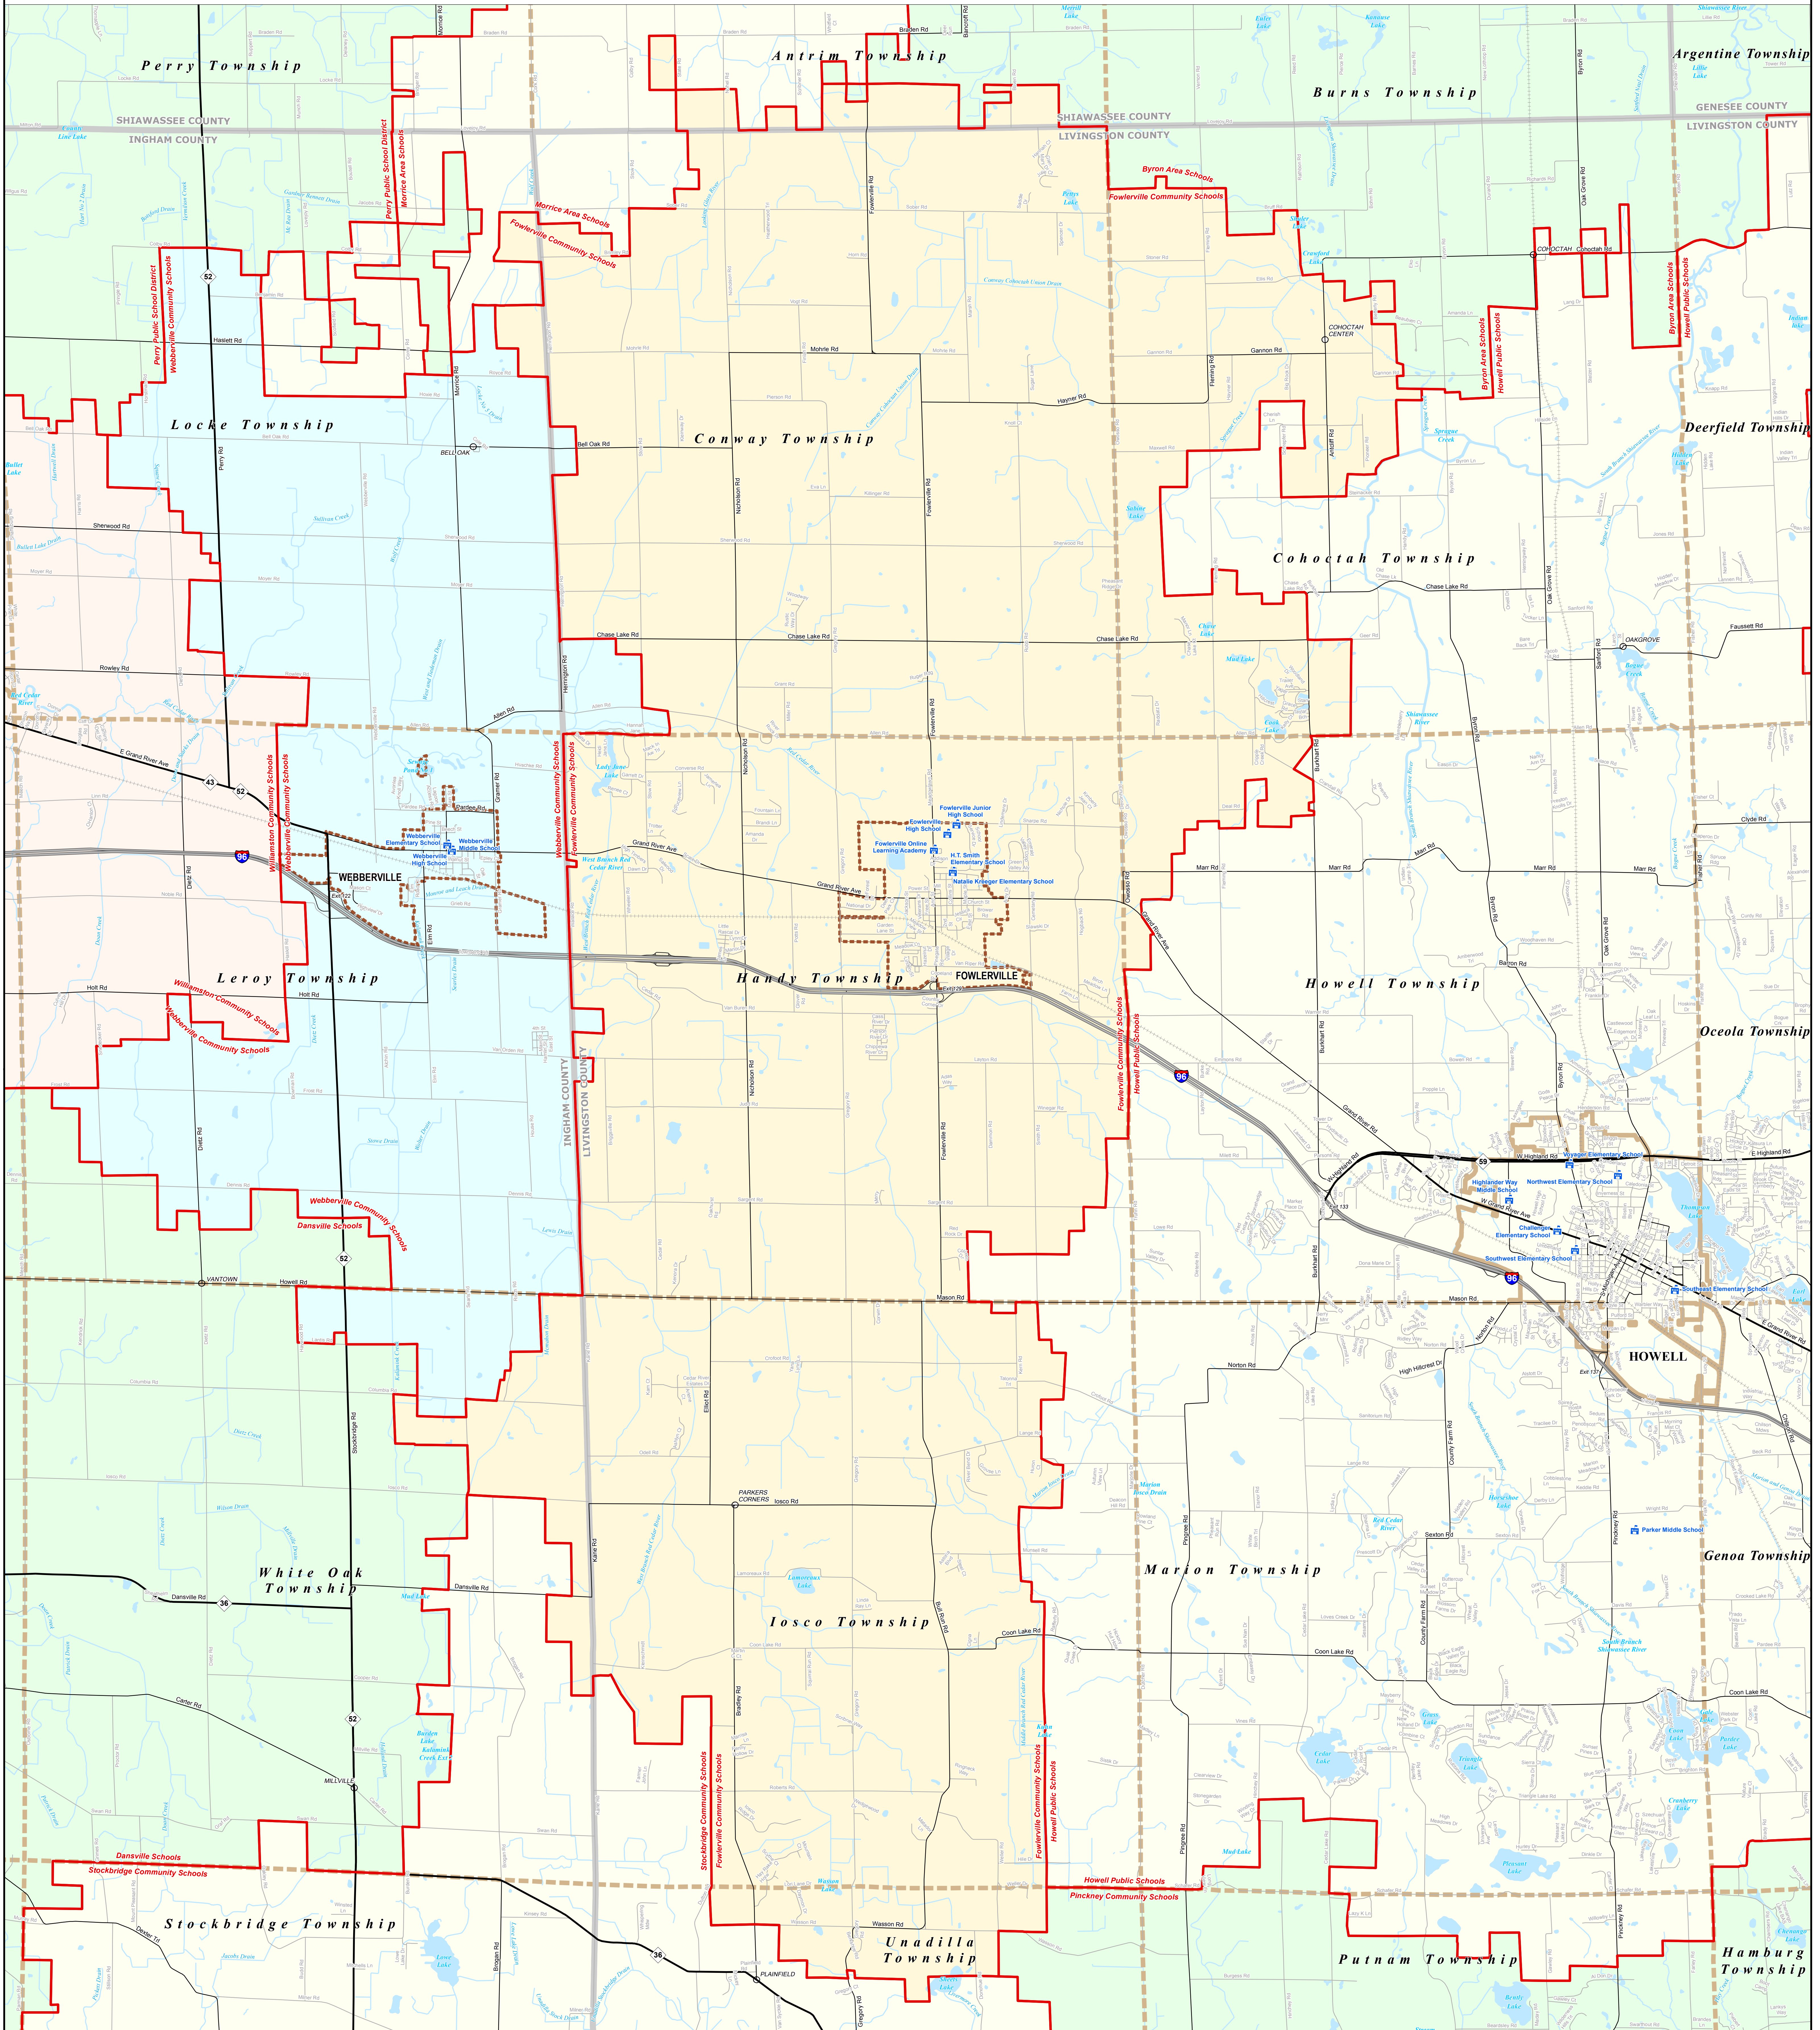

FOWLerville COMMUNITY SCHOOLS

Livingston ESA

0 0.25 0.5 1 Miles

*Note: Non K-12 School Districts identified with Asterisk (*) in Name

11/14/13

FVI Colors Vary - School District - County - City - Township - Village - Census Designated Place	Legend - Unincorporated Place - School - Freeway - Highway - Primary Road - Local Road - Railroad - Water Feature - River, Stream, or Drain

Source: Michigan Geographic Framework, v13a